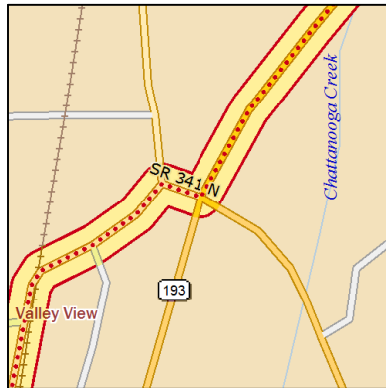

Start at Lovell Field.

Go straight (SSE (T)) on Airport Connector Rd.

Turn right (SSW (T)) on to Airport Rd.

Keep right (WSW (T)) on to US 11 (US 64/SR 2|Lee Hwy).

Turn left (SSW (T)) on to Mc Brien Rd.

Turn right (WNW (T)) on to N Terrace Rd.

Go straight (WNW (T)) on to I-24 W ramp.

Keep right (NW (T)) on to W 21st St ramp.

Go straight (NNW (T)) on W 21st St ramp.

Go straight (WNW (T)) on to W 21st St.

Turn left (SSW (T)) on to US 11 (US 41|SR 2|SR 17|Broad St).

Keep left (SSW (T)) on to SR 17 (Tennessee Ave).

Keep left (SSW (T)) on to SR 193 (Highway 193).

Turn right (WNW (T)) on to SR 341 N (Chickamauga Rd).

Turn left (SSW (T)) on to Chattanooga Valley Rd.

Turn right (W (T)) on to Japonica St.

Go straight (W (T)) on to Valley View Dr.

Go straight (W (T)) on to Aaron Dr.

Finish at Aaron Dr.