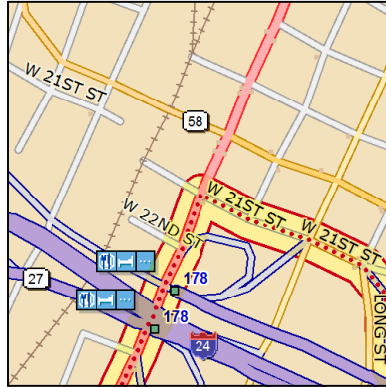

Start at Lovell Field.

Go straight (SSE (T)) on Airport Connector Rd.

Turn right (SSW (T)) on to Airport Rd.

Keep right (WSW (T)) on to US 11 (US 64/SR 2|Lee Hwy).

Turn left (SSW (T)) on to Mc Brien Rd.

Turn right (WNW (T)) on to N Terrace Rd.

Go straight (WNW (T)) on to I-24 W ramp.

Keep right (NW (T)) on to W 21st St ramp.

Go straight (NNW (T)) on W 21st St ramp.

Go straight (WNW (T)) on to W 21st St.

Turn left (SSW (T)) on to US 11 (US 41|SR 2|SR 17|Broad St).

Keep left (SSW (T)) on to SR 17 (Tennessee Ave).

Keep left (SSW (T)) on to SR 193 (Highway 193).

Turn right (WNW (T)) on to SR 341 N (Chickamauga Rd).

Turn left (SSW (T)) on to Chattanooga Valley Rd.

Turn right (W (T)) on to Japonica St.

Go straight (W (T)) on to Valley View Dr.

Go straight (W (T)) on to Aaron Dr.

Finish at Aaron Dr.