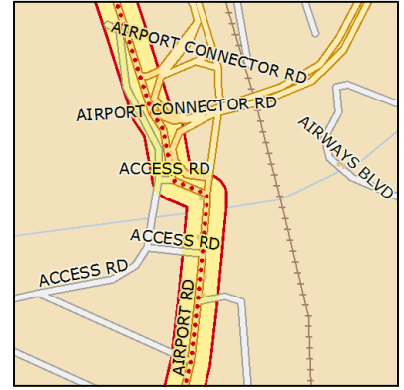

	Dist	Turn	Road	Exit	Total Time	Total Dist
	in 2.19 mi	Keep left (SSW)	on to SR 193 (Highway 193)		00:24:41	12.70 mi
	in 4.48 mi	Turn right (WNW)	on to SR 341 N (Chickamauga Rd)		00:31:03	17.18 mi
	in 0.04 mi	Turn left (SSW)	on to Chattanooga Valley Rd		00:31:07	17.23 mi
	in 0.42 mi	Turn right (W)	on to Japonica St		00:31:49	17.65 mi
	in 0.14 mi	Go straight (W)	on to Valley View Dr		00:32:09	17.79 mi
	in 0.01 mi	Go straight (W)	on to Aaron Dr		00:32:10	17.80 mi
📍	in 0.10 mi	Finish	at Aaron Dr		00:32:24	17.89 mi

Start at Lovell Field.

Go straight (SSE (T)) on Airport Connector Rd.

Turn right (SSW (T)) on to Airport Rd.

Keep right (WSW (T)) on to US 11 (US 64/SR 2|Lee Hwy).

Turn left (SSW (T)) on to Mc Brien Rd.

Turn right (WNW (T)) on to N Terrace Rd.

Go straight (WNW (T)) on to I-24 W ramp.

Keep right (NW (T)) on to W 21st St ramp.

Go straight (NNW (T)) on W 21st St ramp.

Go straight (WNW (T)) on to W 21st St.

Turn left (SSW (T)) on to US 11 (US 41|SR 2|SR 17|Broad St).

Go straight (W (T)) on to Valley View Dr.

Go straight (W (T)) on to Aaron Dr.

Finish at Aaron Dr.