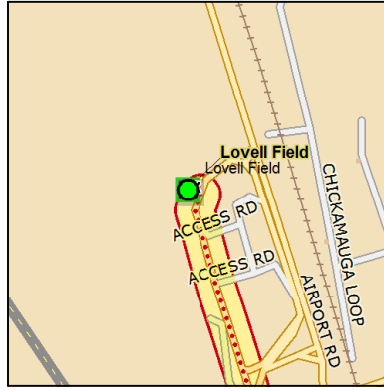

	Dist	Turn	Road	Exit	Total Time	Total Dist
	in 0.36 mi	Go straight (WNW)	on to I-24 W ramp		00:08:46	3.58 mi
	in 5.19 mi	Keep right (NW)	on to W 21st St ramp	178	00:15:05	8.77 mi
	in 0.05 mi	Go straight (NNW)	on W 21st St ramp		00:15:12	8.81 mi
	in 0.11 mi	Go straight (WNW)	on to W 21st St		00:15:29	8.93 mi
	in 0.18 mi	Turn left (SSW)	on to US 11 (US 41 SR 2 SR 17 Broad St)		00:16:08	9.11 mi
	in 1.40 mi	Keep left (SSW)	on to SR 17 (Tennessee Ave)		00:19:27	10.51 mi
	in 2.19 mi	Keep left (SSW)	on to SR 193 (Highway 193)		00:24:41	12.70 mi

	Dist	Turn	Road	Exit	Total Time	Total Dist
	in 2.19 mi	Keep left (SSW)	on to SR 193 (Highway 193)		00:24:41	12.70 mi
	in 4.48 mi	Turn right (WNW)	on to SR 341 N (Chickamauga Rd)		00:31:03	17.18 mi
	in 0.04 mi	Turn left (SSW)	on to Chattanooga Valley Rd		00:31:07	17.23 mi
	in 0.42 mi	Turn right (W)	on to Japonica St		00:31:49	17.65 mi
	in 0.14 mi	Go straight (W)	on to Valley View Dr		00:32:09	17.79 mi
	in 0.01 mi	Go straight (W)	on to Aaron Dr		00:32:10	17.80 mi
📍	in 0.10 mi	Finish	at Aaron Dr		00:32:24	17.89 mi

Start at Lovell Field.

Go straight (SSE (T)) on Airport Connector Rd.

Turn right (SSW (T)) on to Airport Rd.

Keep right (WSW (T)) on to US 11 (US 64/SR 2|Lee Hwy).

Turn left (SSW (T)) on to Mc Brien Rd.

Turn right (WNW (T)) on to N Terrace Rd.

Go straight (W (T)) on to Valley View Dr.

Go straight (W (T)) on to Aaron Dr.

Finish at Aaron Dr.