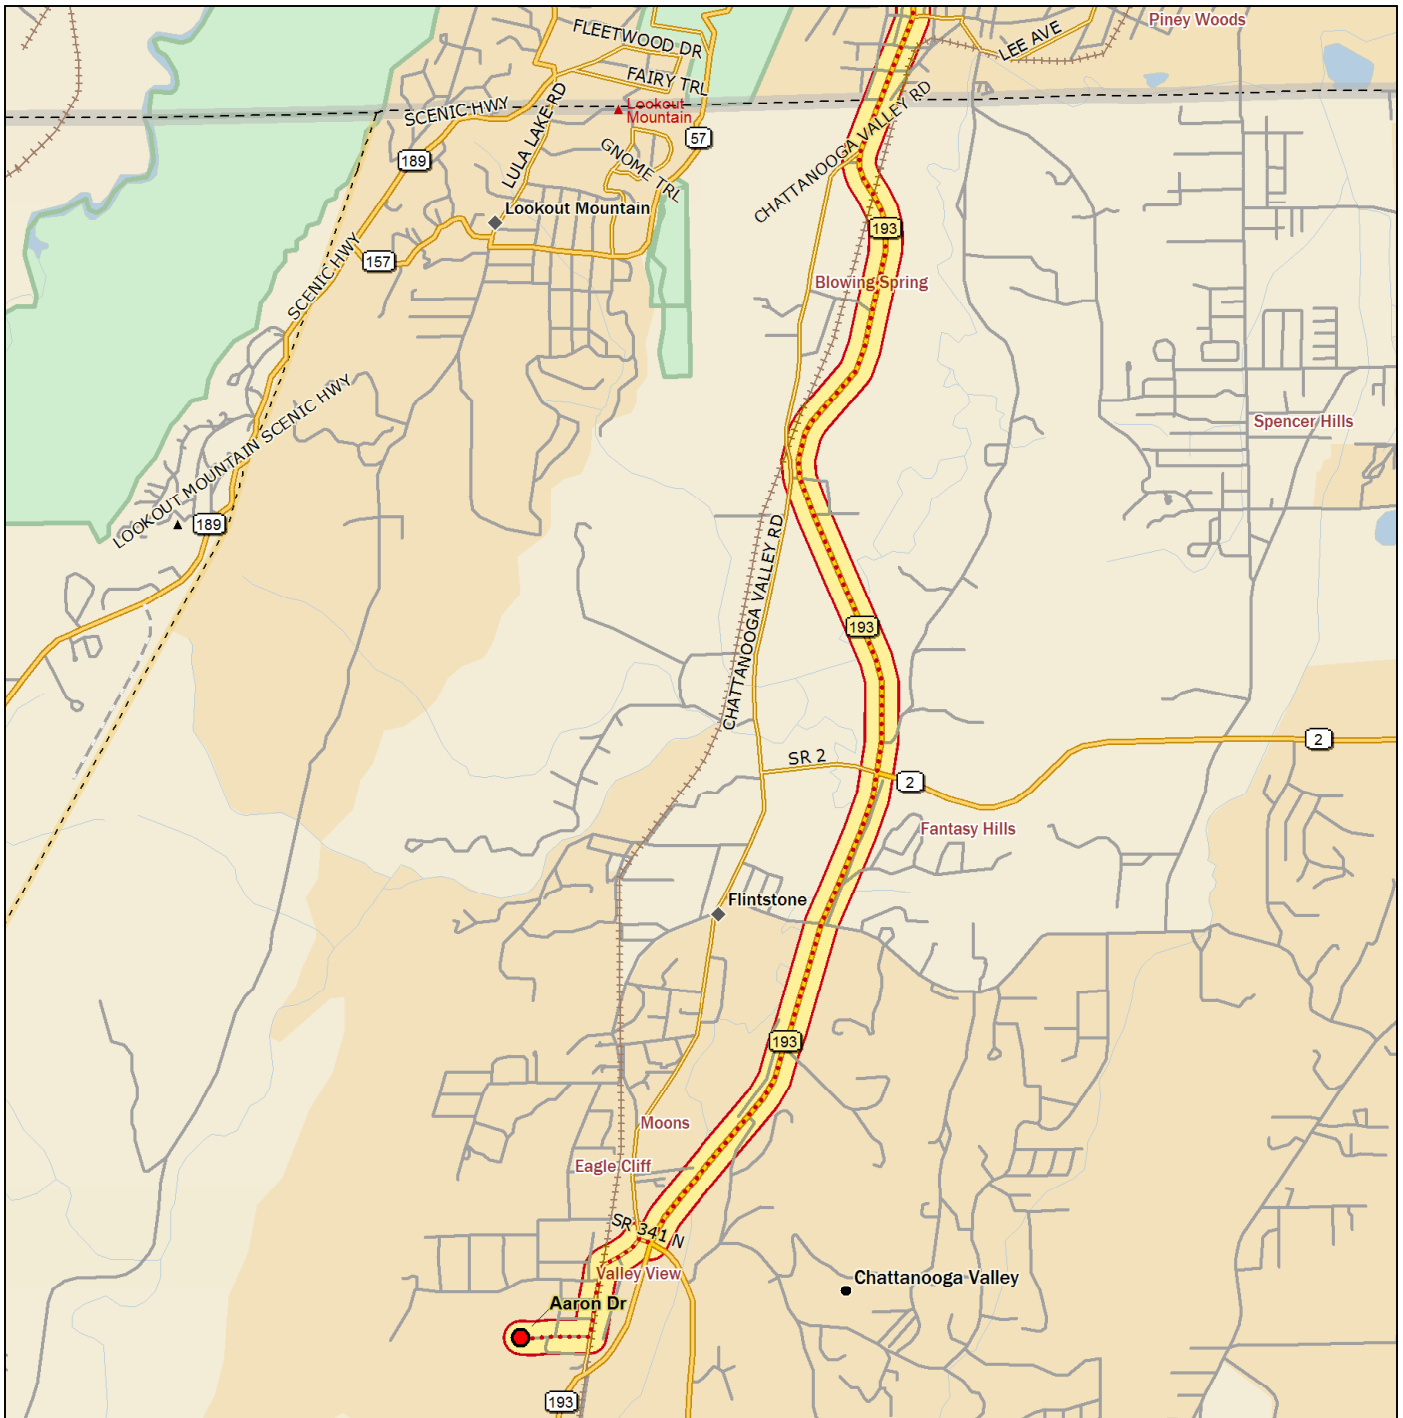

	Dist	Turn		Road	Exit	Total Time	Total Dist
		Start	at	Lovell Field		00:00:00	0.00 mi
		Go straight (SSE)	on	Airport Connector Rd		00:00:00	0.00 mi
	in 0.35 mi	Turn right (SSW)	on to	Airport Rd		00:00:35	0.35 mi
	in 0.77 mi	Keep right (WSW)	on to	US 11 (US 64 SR 2 Lee Hwy)		00:02:39	1.11 mi
	in 1.66 mi	Turn left (SSW)	on to	Mc Brien Rd		00:06:36	2.77 mi
	in 0.44 mi	Turn right (WNW)	on to	N Terrace Rd		00:07:48	3.22 mi
	in 0.36 mi	Go straight (WNW)	on to	I-24 W ramp		00:08:46	3.58 mi

	Dist	Turn	Road	Exit	Total Time	Total Dist
	in 0.36 mi	Go straight (WNW)	on to I-24 W ramp		00:08:46	3.58 mi
	in 5.19 mi	Keep right (NW)	on to W 21st St ramp	178	00:15:05	8.77 mi
	in 0.05 mi	Go straight (NNW)	on W 21st St ramp		00:15:12	8.81 mi
	in 0.11 mi	Go straight (WNW)	on to W 21st St		00:15:29	8.93 mi
	in 0.18 mi	Turn left (SSW)	on to US 11 (US 41 SR 2 SR 17 Broad St)		00:16:08	9.11 mi
	in 1.40 mi	Keep left (SSW)	on to SR 17 (Tennessee Ave)		00:19:27	10.51 mi
	in 2.19 mi	Keep left (SSW)	on to SR 193 (Highway 193)		00:24:41	12.70 mi

	Dist	Turn	Road	Exit	Total Time	Total Dist
	in 2.19 mi	Keep left (SSW)	on to SR 193 (Highway 193)		00:24:41	12.70 mi
	in 4.48 mi	Turn right (WNW)	on to SR 341 N (Chickamauga Rd)		00:31:03	17.18 mi
	in 0.04 mi	Turn left (SSW)	on to Chattanooga Valley Rd		00:31:07	17.23 mi
	in 0.42 mi	Turn right (W)	on to Japonica St		00:31:49	17.65 mi
	in 0.14 mi	Go straight (W)	on to Valley View Dr		00:32:09	17.79 mi
	in 0.01 mi	Go straight (W)	on to Aaron Dr		00:32:10	17.80 mi
📍	in 0.10 mi	Finish	at Aaron Dr		00:32:24	17.89 mi

Go straight (W (T)) on to Valley View Dr.

Go straight (W (T)) on to Aaron Dr.

Finish at Aaron Dr.