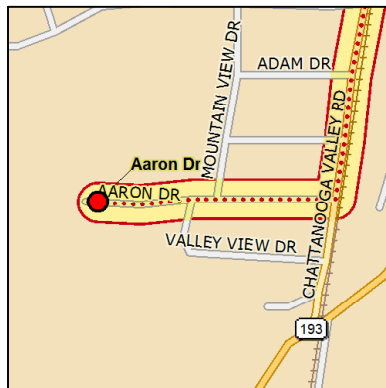

Start at Lovell Field.

Go straight (SSE (T)) on Airport Connector Rd.

Turn right (SSW (T)) on to Airport Rd.

Keep right (WSW (T)) on to US 11 (US 64/SR 2|Lee Hwy).

Turn left (SSW (T)) on to Mc Brien Rd.

Turn right (WNW (T)) on to N Terrace Rd.

Go straight (WNW (T)) on to I-24 W ramp.

Keep right (NW (T)) on to W 21st St ramp.

Go straight (NNW (T)) on W 21st St ramp.

Go straight (WNW (T)) on to W 21st St.

Turn left (SSW (T)) on to US 11 (US 41|SR 2|SR 17|Broad St).

Keep left (SSW (T)) on to SR 17 (Tennessee Ave).

Keep left (SSW (T)) on to SR 193 (Highway 193).

Turn right (WNW (T)) on to SR 341 N (Chickamauga Rd).

Turn left (SSW (T)) on to Chattanooga Valley Rd.

Turn right (W (T)) on to Japonica St.

Go straight (W (T)) on to Valley View Dr.

Go straight (W (T)) on to Aaron Dr.

Finish at Aaron Dr.