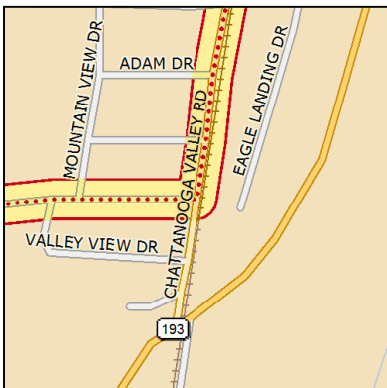

Start at Lovell Field.

Go straight (SSE (T)) on Airport Connector Rd.

Turn right (SSW (T)) on to Airport Rd.

Keep right (WSW (T)) on to US 11 (US 64/SR 2|Lee Hwy).

Turn left (SSW (T)) on to Mc Brien Rd.

Turn right (WNW (T)) on to N Terrace Rd.

Go straight (WNW (T)) on to I-24 W ramp.

Keep right (NW (T)) on to W 21st St ramp.

Go straight (NNW (T)) on W 21st St ramp.

Go straight (WNW (T)) on to W 21st St.

Turn left (SSW (T)) on to US 11 (US 41|SR 2|SR 17|Broad St).

Keep left (SSW (T)) on to SR 17 (Tennessee Ave).

Keep left (SSW (T)) on to SR 193 (Highway 193).

Turn right (WNW (T)) on to SR 341 N (Chickamauga Rd).

Turn left (SSW (T)) on to Chattanooga Valley Rd.

Turn right (W (T)) on to Japonica St.

Go straight (W (T)) on to Valley View Dr.

Go straight (W (T)) on to Aaron Dr.

Finish at Aaron Dr.