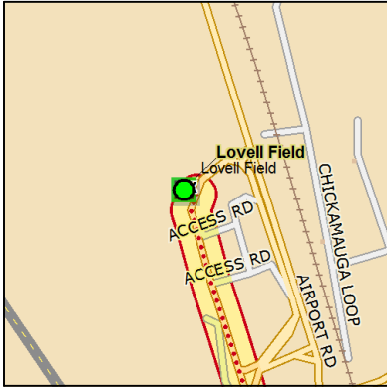

	Dist	Turn	Road	Exit	Total Time	Total Dist
	in 0.36 mi	Go straight (WNW)	on to I-24 W ramp		00:08:46	3.58 mi
	in 5.19 mi	Keep right (NW)	on to W 21st St ramp	178	00:15:05	8.77 mi
	in 0.05 mi	Go straight (NNW)	on W 21st St ramp		00:15:12	8.81 mi
	in 0.11 mi	Go straight (WNW)	on to W 21st St		00:15:29	8.93 mi
	in 0.18 mi	Turn left (SSW)	on to US 11 (US 41 SR 2 SR 17 Broad St)		00:16:08	9.11 mi
	in 1.40 mi	Keep left (SSW)	on to SR 17 (Tennessee Ave)		00:19:27	10.51 mi
	in 2.19 mi	Keep left (SSW)	on to SR 193 (Highway 193)		00:24:41	12.70 mi

Start at Lovell Field.

Go straight (SSE (T)) on Airport Connector Rd.

Turn right (SSW (T)) on to Airport Rd.

Keep right (WSW (T)) on to US 11 (US 64/SR 2|Lee Hwy).

Turn left (SSW (T)) on to Mc Brien Rd.

Turn right (WNW (T)) on to N Terrace Rd.

Keep left (SSW (T)) on to SR 17 (Tennessee Ave).

Keep left (SSW (T)) on to SR 193 (Highway 193).

Turn right (WNW (T)) on to SR 341 N (Chickamauga Rd).

Turn left (SSW (T)) on to Chattanooga Valley Rd.

Turn right (W (T)) on to Japonica St.

Go straight (W (T)) on to Valley View Dr.

Go straight (W (T)) on to Aaron Dr.

Finish at Aaron Dr.