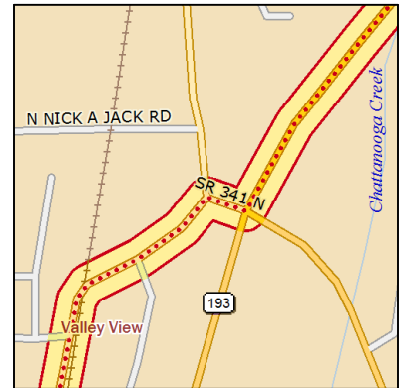

Start at Lovell Field.

Go straight (SSE (T)) on Airport Connector Rd.

Turn right (SSW (T)) on to Airport Rd.

Keep right (WSW (T)) on to US 11 (US 64/SR 2|Lee Hwy).

Turn left (SSW (T)) on to Mc Brien Rd.

Turn right (WNW (T)) on to N Terrace Rd.

Go straight (WNW (T)) on to I-24 W ramp.

Keep right (NW (T)) on to W 21st St ramp.

Go straight (NNW (T)) on W 21st St ramp.

Go straight (WNW (T)) on to W 21st St.

Turn left (SSW (T)) on to US 11 (US 41|SR 2|SR 17|Broad St).

Keep left (SSW (T)) on to SR 17 (Tennessee Ave).

Keep left (SSW (T)) on to SR 193 (Highway 193).

Turn right (WNW (T)) on to SR 341 N (Chickamauga Rd).

Turn left (SSW (T)) on to Chattanooga Valley Rd.

Turn right (W (T)) on to Japonica St.

Go straight (W (T)) on to Valley View Dr.

Go straight (W (T)) on to Aaron Dr.

Finish at Aaron Dr.