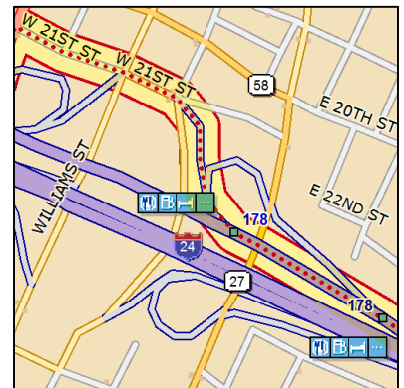

	Dist	Turn	Road	Exit	Total Time	Total Dist
	in 2.19 mi	Keep left (SSW)	on to SR 193 (Highway 193)		00:24:41	12.70 mi
	in 4.48 mi	Turn right (WNW)	on to SR 341 N (Chickamauga Rd)		00:31:03	17.18 mi
	in 0.04 mi	Turn left (SSW)	on to Chattanooga Valley Rd		00:31:07	17.23 mi
	in 0.42 mi	Turn right (W)	on to Japonica St		00:31:49	17.65 mi
	in 0.14 mi	Go straight (W)	on to Valley View Dr		00:32:09	17.79 mi
	in 0.01 mi	Go straight (W)	on to Aaron Dr		00:32:10	17.80 mi
📍	in 0.10 mi	Finish	at Aaron Dr		00:32:24	17.89 mi

Start at Lovell Field.

Go straight (SSE (T)) on Airport Connector Rd.

Turn right (SSW (T)) on to Airport Rd.

Keep right (WSW (T)) on to US 11 (US 64/SR 2|Lee Hwy).

Turn left (SSW (T)) on to Mc Brien Rd.

Turn right (WNW (T)) on to N Terrace Rd.

Go straight (WNW (T)) on to I-24 W ramp.

Keep right (NW (T)) on to W 21st St ramp.

Go straight (NNW (T)) on W 21st St ramp.

Go straight (WNW (T)) on to W 21st St.

Turn left (SSW (T)) on to US 11 (US 41|SR 2|SR 17|Broad St).

Go straight (W (T)) on to Valley View Dr.

Go straight (W (T)) on to Aaron Dr.

Finish at Aaron Dr.