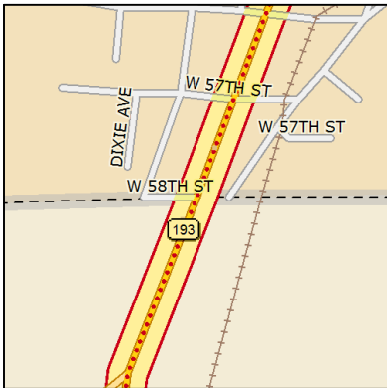

Start at Lovell Field.

Go straight (SSE (T)) on Airport Connector Rd.

Turn right (SSW (T)) on to Airport Rd.

Keep right (WSW (T)) on to US 11 (US 64/SR 2|Lee Hwy).

Turn left (SSW (T)) on to Mc Brien Rd.

Turn right (WNW (T)) on to N Terrace Rd.

Go straight (WNW (T)) on to I-24 W ramp.

Keep right (NW (T)) on to W 21st St ramp.

Go straight (NNW (T)) on W 21st St ramp.

Go straight (WNW (T)) on to W 21st St.

Turn left (SSW (T)) on to US 11 (US 41|SR 2|SR 17|Broad St).

Keep left (SSW (T)) on to SR 17 (Tennessee Ave).

Keep left (SSW (T)) on to SR 193 (Highway 193).

Turn right (WNW (T)) on to SR 341 N (Chickamauga Rd).

Turn left (SSW (T)) on to Chattanooga Valley Rd.

Turn right (W (T)) on to Japonica St.

Go straight (W (T)) on to Valley View Dr.

Go straight (W (T)) on to Aaron Dr.

Finish at Aaron Dr.