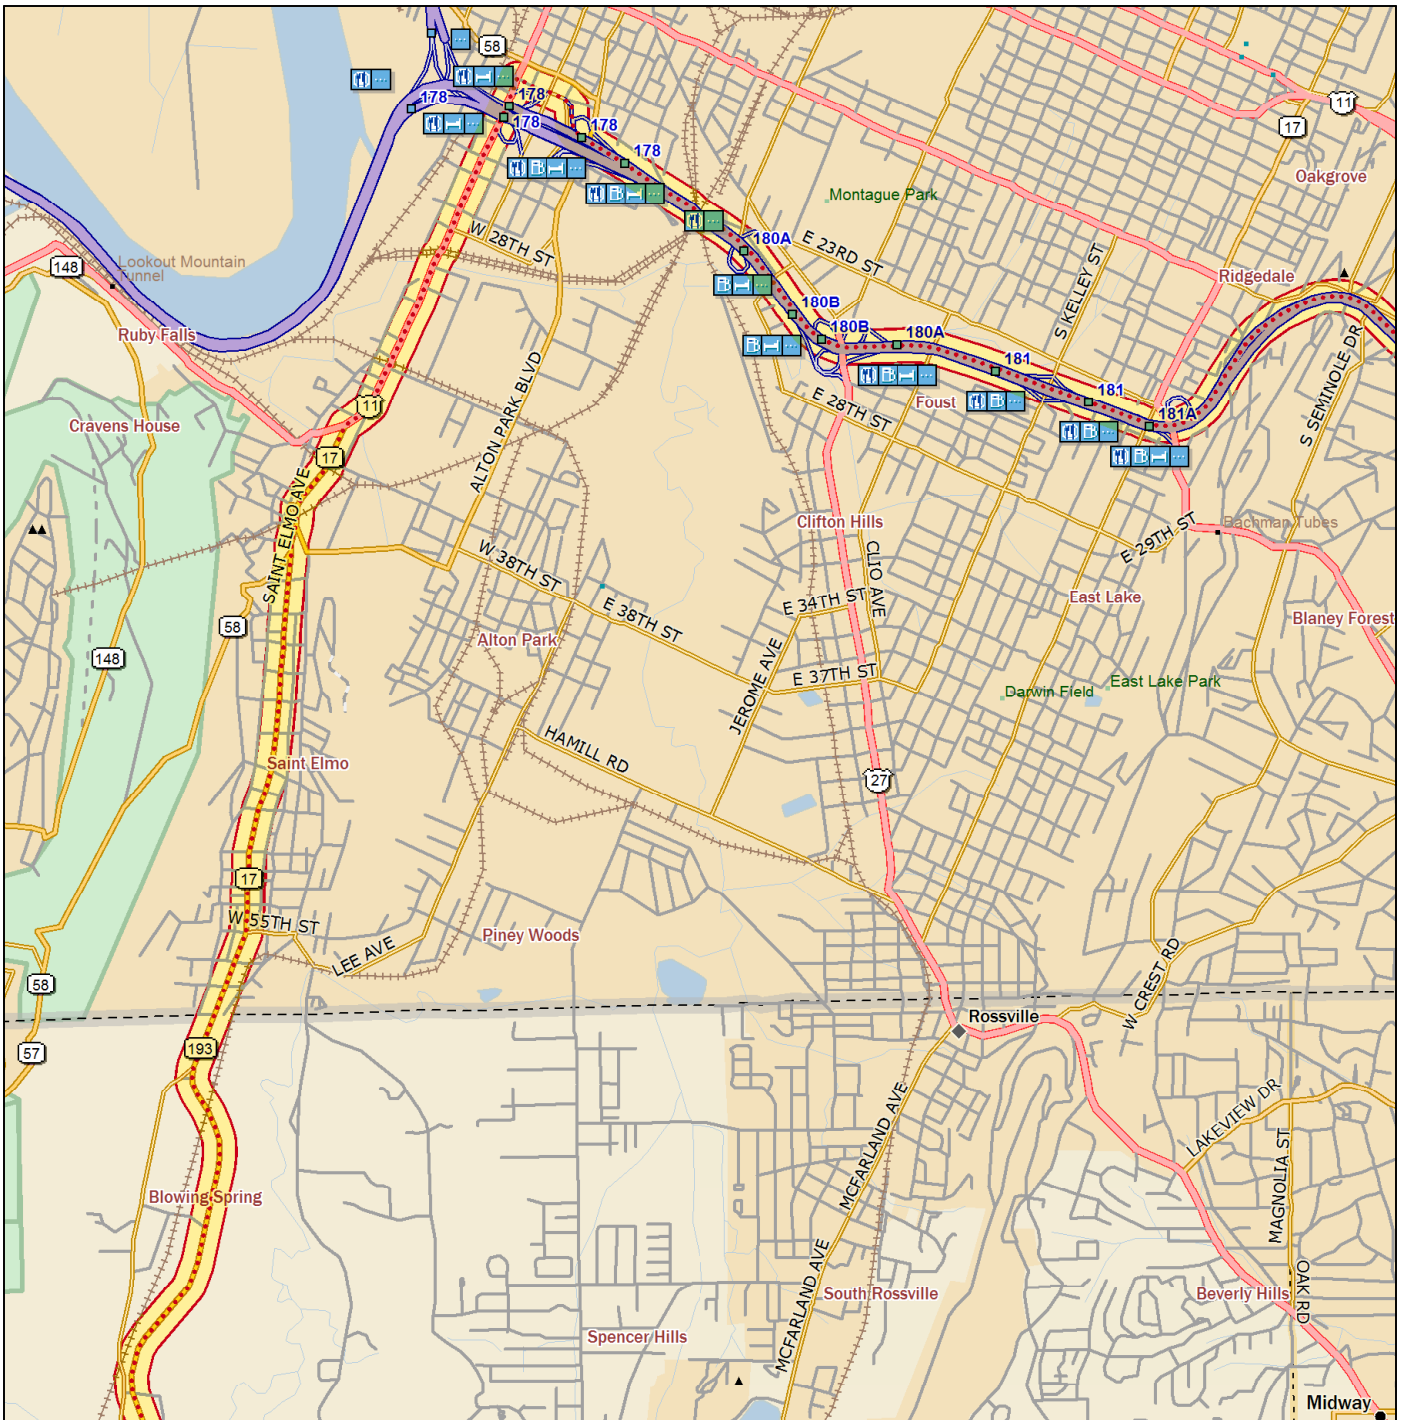

	Dist	Turn	Road	Exit	Total Time	Total Dist
	in 0.36 mi	Go straight (WNW)	on to I-24 W ramp		00:08:46	3.58 mi
	in 5.19 mi	Keep right (NW)	on to W 21st St ramp	178	00:15:05	8.77 mi
	in 0.05 mi	Go straight (NNW)	on W 21st St ramp		00:15:12	8.81 mi
	in 0.11 mi	Go straight (WNW)	on to W 21st St		00:15:29	8.93 mi
	in 0.18 mi	Turn left (SSW)	on to US 11 (US 41 SR 2 SR 17 Broad St)		00:16:08	9.11 mi
	in 1.40 mi	Keep left (SSW)	on to SR 17 (Tennessee Ave)		00:19:27	10.51 mi
	in 2.19 mi	Keep left (SSW)	on to SR 193 (Highway 193)		00:24:41	12.70 mi

	Dist	Turn	Road	Exit	Total Time	Total Dist
	in 2.19 mi	Keep left (SSW)	on to SR 193 (Highway 193)		00:24:41	12.70 mi
	in 4.48 mi	Turn right (WNW)	on to SR 341 N (Chickamauga Rd)		00:31:03	17.18 mi
	in 0.04 mi	Turn left (SSW)	on to Chattanooga Valley Rd		00:31:07	17.23 mi
	in 0.42 mi	Turn right (W)	on to Japonica St		00:31:49	17.65 mi
	in 0.14 mi	Go straight (W)	on to Valley View Dr		00:32:09	17.79 mi
	in 0.01 mi	Go straight (W)	on to Aaron Dr		00:32:10	17.80 mi
📍	in 0.10 mi	Finish	at Aaron Dr		00:32:24	17.89 mi

Go straight (WNW (T)) on to I-24 W ramp.

Keep right (NW (T)) on to W 21st St ramp.

Go straight (NNW (T)) on W 21st St ramp.

Go straight (WNW (T)) on to W 21st St.

Turn left (SSW (T)) on to US 11 (US 41|SR 2|SR 17|Broad St).

Go straight (W (T)) on to Valley View Dr.

Go straight (W (T)) on to Aaron Dr.

Finish at Aaron Dr.