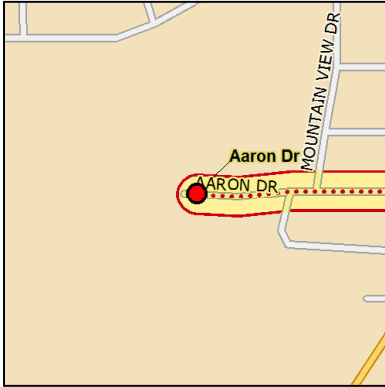

Go straight (WNW (T)) on to I-24 W ramp.

Keep right (NW (T)) on to W 21st St ramp.

Go straight (NNW (T)) on W 21st St ramp.

Go straight (WNW (T)) on to W 21st St.

Turn left (SSW (T)) on to US 11 (US 41|SR 2|SR 17|Broad St).

Keep left (SSW (T)) on to SR 17 (Tennessee Ave).

Keep left (SSW (T)) on to SR 193 (Highway 193).

Turn right (WNW (T)) on to SR 341 N (Chickamauga Rd).

Turn left (SSW (T)) on to Chattanooga Valley Rd.

Turn right (W (T)) on to Japonica St.

Go straight (W (T)) on to Valley View Dr.

Go straight (W (T)) on to Aaron Dr.

Finish at Aaron Dr.