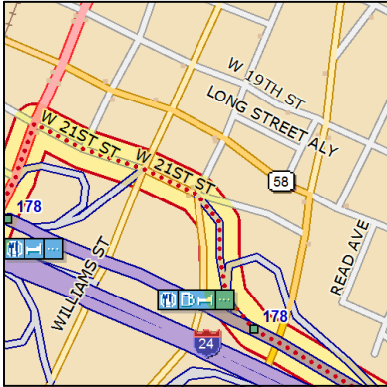

Start at Lovell Field.

Go straight (SSE (T)) on Airport Connector Rd.

Turn right (SSW (T)) on to Airport Rd.

Keep right (WSW (T)) on to US 11 (US 64/SR 2|Lee Hwy).

Turn left (SSW (T)) on to Mc Brien Rd.

Turn right (WNW (T)) on to N Terrace Rd.

Go straight (WNW (T)) on to I-24 W ramp.

Keep right (NW (T)) on to W 21st St ramp.

Go straight (NNW (T)) on W 21st St ramp.

Go straight (WNW (T)) on to W 21st St.

Turn left (SSW (T)) on to US 11 (US 41|SR 2|SR 17|Broad St).

Keep left (SSW (T)) on to SR 17 (Tennessee Ave).

Keep left (SSW (T)) on to SR 193 (Highway 193).

Turn right (WNW (T)) on to SR 341 N (Chickamauga Rd).

Turn left (SSW (T)) on to Chattanooga Valley Rd.

Turn right (W (T)) on to Japonica St.

Go straight (W (T)) on to Valley View Dr.

Go straight (W (T)) on to Aaron Dr.

Finish at Aaron Dr.