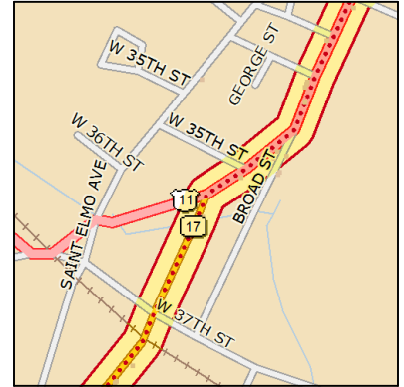

Start at Lovell Field.

Go straight (SSE (T)) on Airport Connector Rd.

Turn right (SSW (T)) on to Airport Rd.

Keep right (WSW (T)) on to US 11 (US 64/SR 2|Lee Hwy).

Turn left (SSW (T)) on to Mc Brien Rd.

Turn right (WNW (T)) on to N Terrace Rd.

Go straight (WNW (T)) on to I-24 W ramp.

Keep right (NW (T)) on to W 21st St ramp.

Go straight (NNW (T)) on W 21st St ramp.

Go straight (WNW (T)) on to W 21st St.

Turn left (SSW (T)) on to US 11 (US 41|SR 2|SR 17|Broad St).

Keep left (SSW (T)) on to SR 17 (Tennessee Ave).

Keep left (SSW (T)) on to SR 193 (Highway 193).

Turn right (WNW (T)) on to SR 341 N (Chickamauga Rd).

Turn left (SSW (T)) on to Chattanooga Valley Rd.

Turn right (W (T)) on to Japonica St.

Go straight (W (T)) on to Valley View Dr.

Go straight (W (T)) on to Aaron Dr.

Finish at Aaron Dr.