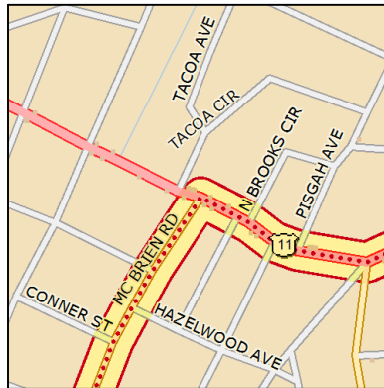

Start at Lovell Field.

Go straight (SSE (T)) on Airport Connector Rd.

Turn right (SSW (T)) on to Airport Rd.

Keep right (WSW (T)) on to US 11 (US 64/SR 2|Lee Hwy).

Turn left (SSW (T)) on to Mc Brien Rd.

Turn right (WNW (T)) on to N Terrace Rd.

Go straight (WNW (T)) on to I-24 W ramp.

Keep right (NW (T)) on to W 21st St ramp.

Go straight (NNW (T)) on W 21st St ramp.

Go straight (WNW (T)) on to W 21st St.

Turn left (SSW (T)) on to US 11 (US 41|SR 2|SR 17|Broad St).

Keep left (SSW (T)) on to SR 17 (Tennessee Ave).

Keep left (SSW (T)) on to SR 193 (Highway 193).

Turn right (WNW (T)) on to SR 341 N (Chickamauga Rd).

Turn left (SSW (T)) on to Chattanooga Valley Rd.

Turn right (W (T)) on to Japonica St.

Go straight (W (T)) on to Valley View Dr.

Go straight (W (T)) on to Aaron Dr.

Finish at Aaron Dr.