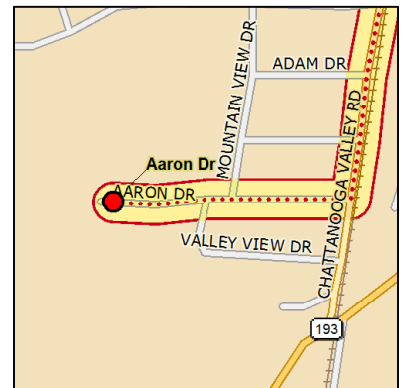

Start at Lovell Field.

Go straight (SSE (T)) on Airport Connector Rd.

Turn right (SSW (T)) on to Airport Rd.

Keep right (WSW (T)) on to US 11 (US 64/SR 2|Lee Hwy).

Turn left (SSW (T)) on to Mc Brien Rd.

Turn right (WNW (T)) on to N Terrace Rd.

Go straight (WNW (T)) on to I-24 W ramp.

Keep right (NW (T)) on to W 21st St ramp.

Go straight (NNW (T)) on W 21st St ramp.

Go straight (WNW (T)) on to W 21st St.

Turn left (SSW (T)) on to US 11 (US 41|SR 2|SR 17|Broad St).

Keep left (SSW (T)) on to SR 17 (Tennessee Ave).

Keep left (SSW (T)) on to SR 193 (Highway 193).

Turn right (WNW (T)) on to SR 341 N (Chickamauga Rd).

Turn left (SSW (T)) on to Chattanooga Valley Rd.

Turn right (W (T)) on to Japonica St.

Go straight (W (T)) on to Valley View Dr.

Go straight (W (T)) on to Aaron Dr.

Finish at Aaron Dr.