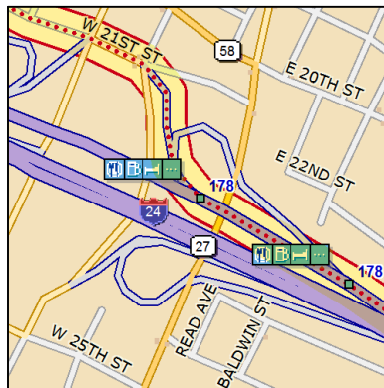

Start at Lovell Field.

Go straight (SSE (T)) on Airport Connector Rd.

Turn right (SSW (T)) on to Airport Rd.

Keep right (WSW (T)) on to US 11 (US 64/SR 2|Lee Hwy).

Turn left (SSW (T)) on to Mc Brien Rd.

Turn right (WNW (T)) on to N Terrace Rd.

Go straight (WNW (T)) on to I-24 W ramp.

Keep right (NW (T)) on to W 21st St ramp.

Go straight (NNW (T)) on W 21st St ramp.

Go straight (WNW (T)) on to W 21st St.

Turn left (SSW (T)) on to US 11 (US 41|SR 2|SR 17|Broad St).

Keep left (SSW (T)) on to SR 17 (Tennessee Ave).

Keep left (SSW (T)) on to SR 193 (Highway 193).

Turn right (WNW (T)) on to SR 341 N (Chickamauga Rd).

Turn left (SSW (T)) on to Chattanooga Valley Rd.

Turn right (W (T)) on to Japonica St.

Go straight (W (T)) on to Valley View Dr.

Go straight (W (T)) on to Aaron Dr.

Finish at Aaron Dr.